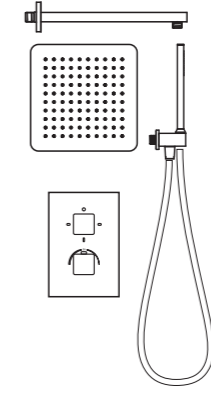

**Solutions without mixer include**

- Stainless steel shower head
- Shower arm
- Wall outlet with hand shower holder
- Anti-twist pvc hose 1500 mm
- Hand shower

Acciaio inox spazzolato  
Brushed stainless steel

BN STL X KT21

BN KIS K 0014

BN KIS K 0011

Nero  
Black

Termostatici Thermostatic

BN KIS C 0021

BN KIS K 0021

BN KIS C 0020

- Soffione in acciaio inox
- Braccio doccia
- Supporto fisso per doccetta con presa d'acqua integrata
- Flessibile in pvc antitorsione 1500 mm
- Doccetta
- Miscelatore incasso 2 o 3 vie

**The shower solutions with mixer and wall mounted shower head include**