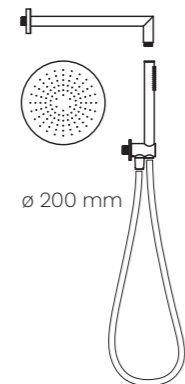

Soluzioni doccia senza miscelatore*
Shower solutions without mixer*

Round

Cromo
Chrome

BN KIS C 0018